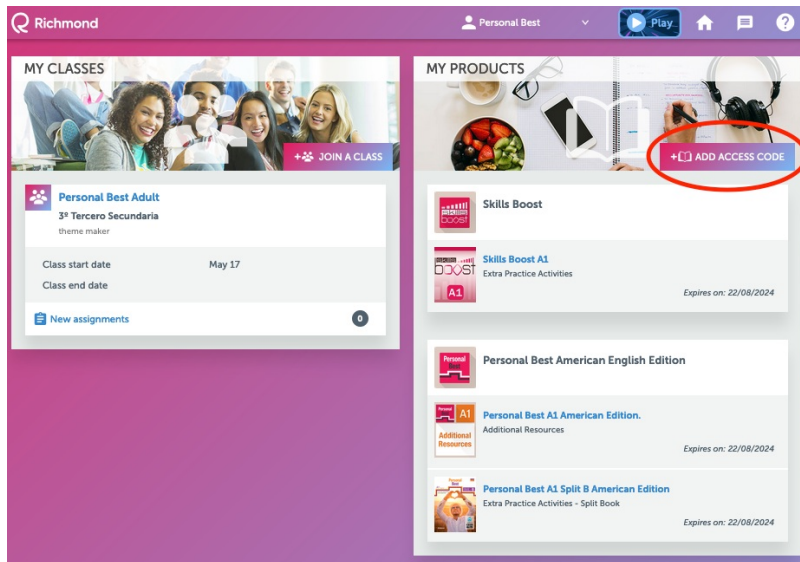

Until when is my subscription valid?

04/19/2024 12:16 pm EDT

Students menu

Leer en español

Self-registration students

1. On the home page, on the right side, you can see the list of your active products, under the **MY PRODUCTS** section.