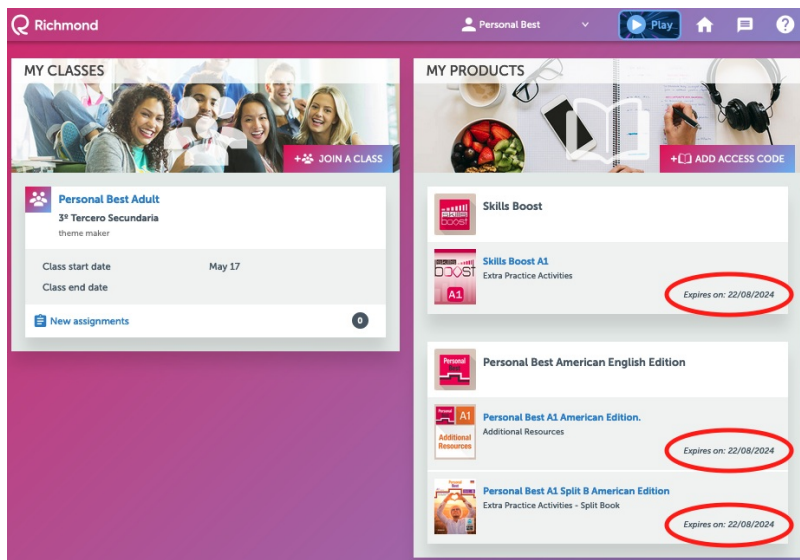

Until when is my subscription valid?

04/19/2024 12:16 pm EDT

Students menu

Leer en español

Self-registration students

1. On the home page, on the right side, you can see the list of your active products, under the **MY PRODUCTS** section.

2. The expiration date will appear under each title.

If you would like to learn more about the use of the platform, please visit our knowledge base at the following link: <https://rlp-ug.knowledgeowl.com/help/student>
